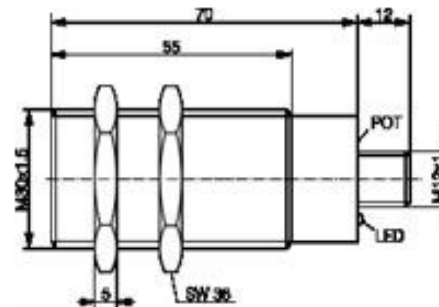

CSS-1300-203

Product type	Capacitive proximity switches
Rated operating distance sn	10 mm
Mounting	Embeddable
Supply voltage range UB	10 ... 35 VDC
Permissible ripple content	≤ 10 % UB
Output current	≤ 2 x 250 mA
No-load supply current	± 15 mA typ.
LED	Green / yellow
Ambient temperature range TA	-25 ... +70 °C
Ambient temperature range TA US	-13 ... 158 °F
Short-circuit protection	built-in
Polarity reversal protection	Built-in
Degree of protection	IP 67
Housing material	PPO
Connection 1)	Connector S12
Connection	Connector S12
Setting range	0.5 ... 25 mm
Min. load current	-

More information
Doc PDF

Details

Image

Drawing

Travessa da Prelada, n.º 106 | 4250-379 Porto
GPS N41.169040 W8.630748

Tel: 228 305 348/422 | Tlm: 964 096 068 | Fax: 228305425
www.sertequi.pt | geral@sertequi.pt