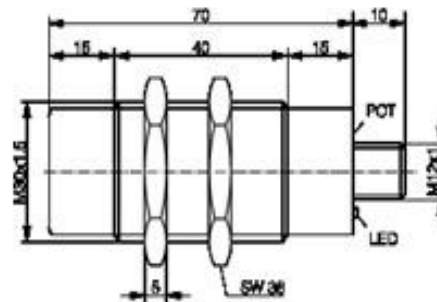

CSS-1301-213

Product type	Capacitive proximity switches
Rated operating distance sn	15 mm
Mounting	Non-embeddable
Supply voltage range UB	10 ... 30 VDC
Permissible ripple content	≤ 5 % UB
Output current	≤ 2 x 200 mA
No-load supply current	≤ 8 mA
LED	Yellow
Ambient temperature range TA	-25 ... +70 °C
Ambient temperature range TA US	-13 ... 158 °F
Short-circuit protection	built-in
Polarity reversal protection	Built-in
Degree of protection	IP 67
Housing material	PPO
Connection 1)	Connector S12
Connection	Connector S12
Setting range	2 ... 25 mm
Min. load current	-

More information
Doc PDF

Details

Image

Drawing

Travessa da Prelada, n.º 106 | 4250-379 Porto

GPS N41.169040 W8.630748

Tel: 228 305 348/422 | Tlm: 964 096 068 | Fax: 228305425

www.sertequi.pt | geral@sertequi.pt